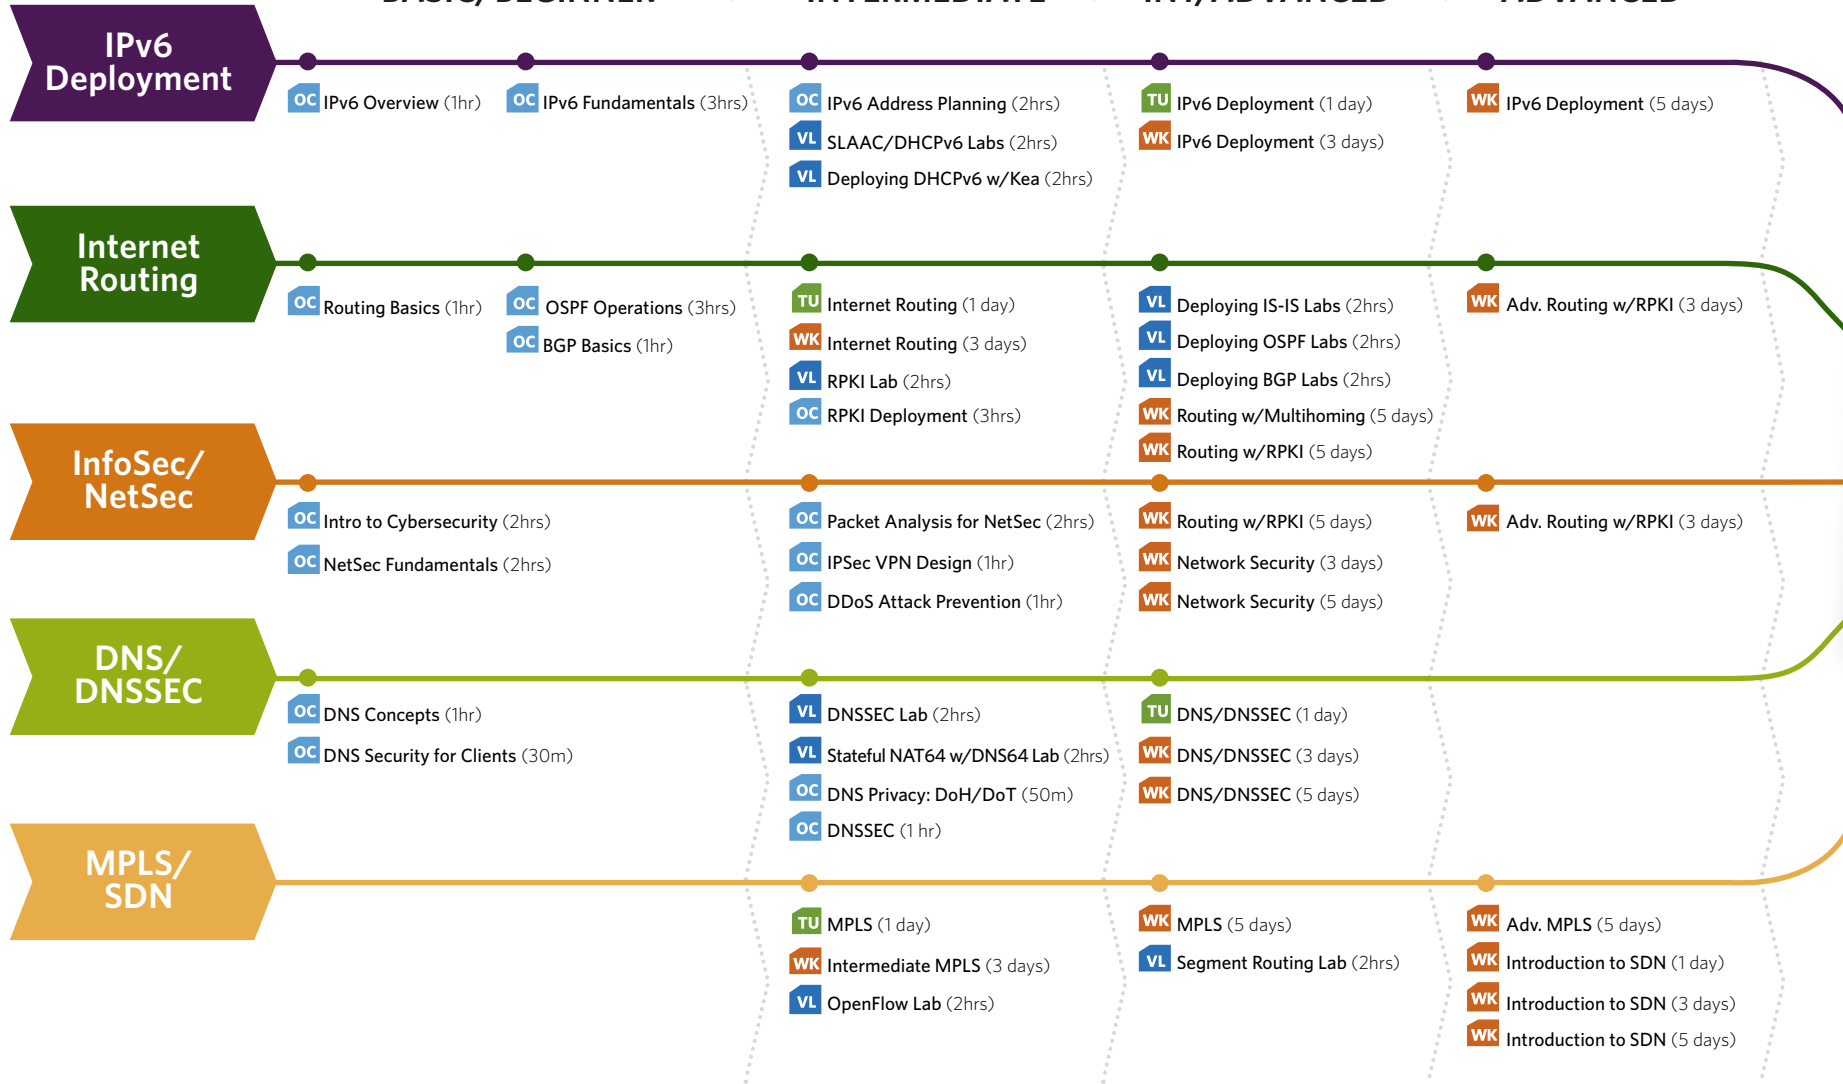

LEARNING PATHWAYS GUIDE

BASIC/BEGINNER ▶ INTERMEDIATE ▶ INT/ADVANCED ▶ ADVANCED

APNIC ACADEMY

CERTIFICATE of ACHIEVEMENT

- ✓ IPv6 Deployment
- ✓ Internet Routing
- ✓ InfoSec/NetSec
- ✓ DNS/DNSSEC
- ✓ MPLS/SDN